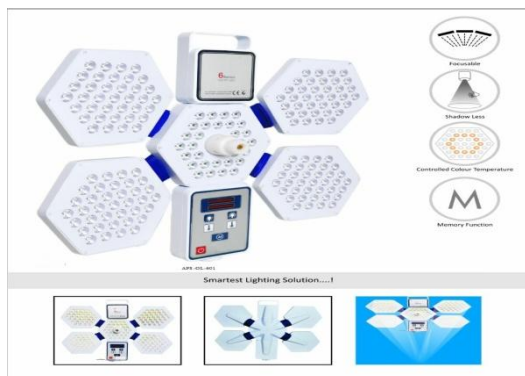

LED OT LIGHT UNIQUE SERIES MODEL APS-OL-601

APS For fulfill our customer's requirements, we design a unique series with extra high luminance, brightness, high color purity and no radiation. This new model is fully designed for Large Modular Operation Theaters in single dome. It has all advance features of high quality surgical light.

Latest Modern technology extreme effective, excellent laminar flow, shadow less operation light with long life.

Features:

Light Color Pattern Adjustment

The panel & remote is designed with graphical icons to allow user to quickly learn and easily operate:

TECHNICAL DATA

+	Luminance	1,75,000Lux
+	Spot Diameter	100 - 180 mm
+	Depth Illumination	15 - 21 cm
+	Colour Temp.	3200-5200 K
+	Colour Rendering Index	91 Ra
+	Focusing	Manual
+	LED Average Life	>50000 Hrs.
+	Number of LED	178
+	Diameter of Light	690 mm
+	Intensity Control	10~100 Digital
+	Power Supply	220V/50Hz AC
+	Power Consumption	55 Watt
+	Special Function	Memory

APS-OL-601

Technical Data

Intensity	1,75,000 Lux
Spot Diameter	100 - 180 mm
Depth Illumination	15 - 21 cm
Colour Temp.	4000-4850 K
Colour Rendering Index	91 Ra
Focusing	Manual
LED Average Life	>50000 Hrs.
Number of LED	178
Diameter of Light	690 mm
Intensity Control	10~100 Digital
Power Supply	220V/50Hz AC
Power Consumption	55 Watt
Special Function	Memory